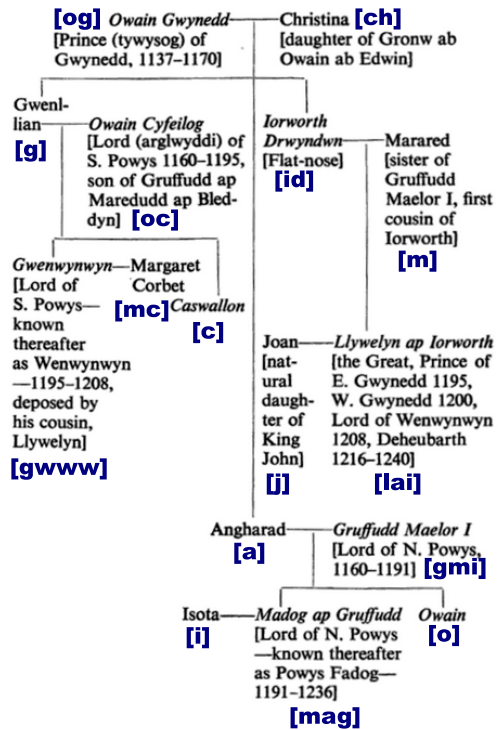

Three Generations of Lords of Wales

All males trace their lineage to Merfyn Frych (the freckled).

All males are in italics.
 Source: *Handbook of British Chronology*, Sir F. Maurice Powicke and E. B. Fryde, ed. (Royal Historical Society, 1961).
 Note: The last independent Welsh prince was Llywelyn the Last, grandnephew of Llywelyn ap Iorworth.